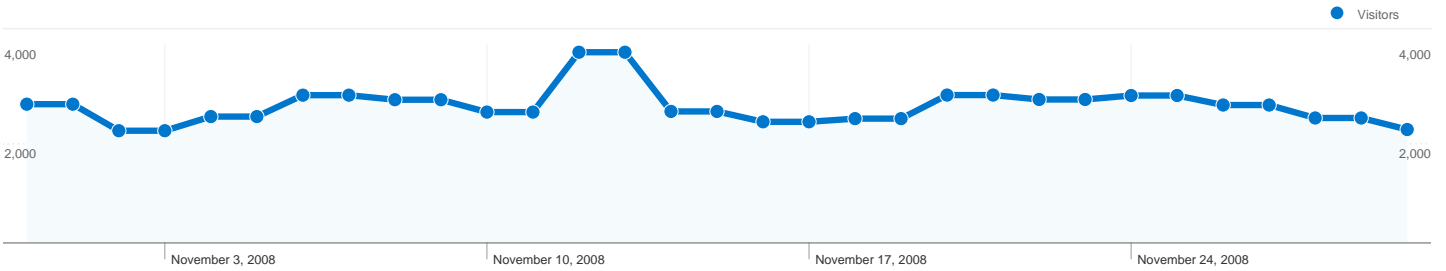

Site Usage

92,578 Visits

75.20% Bounce Rate

146,177 Pageviews

00:01:22 Avg. Time on Site

1.58 Pages/Visit

70.08% % New Visits

Visitors Overview

81,233 people visited this site in the "All Visits" segment

All Visits **92,578** Visits
 All Visits-292,578

All Visits **81,233** Absolute Unique Visitors
 All Visits-281,233

All Visits **146,177** Pageviews
 All Visits-2146,177

All traffic sources sent a total of 92,578 visits in the "All Visits" segment

All Visits 28.05% Direct Traffic
All Visits-28.05%

All Visits 20.21% Referring Sites
All Visits-20.21%

All Visits 51.73% Search Engines
All Visits-51.73%

Pages on this site were viewed a total of 146,177 times in the "All Visits" segment

All Visits **146,177** Pageviews
 All Visits-2**146,177**

All Visits **128,975** Unique Views
 All Visits-2**128,975**