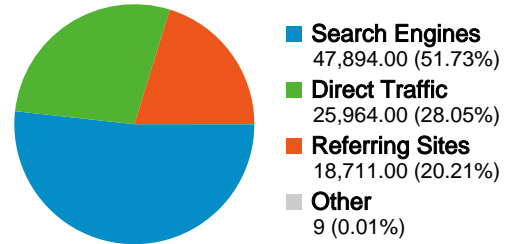

Technical Profile

Browser	Visits	% visits	Connection Speed	Visits	% visits
Firefox	43,876	47.39%	Unknown	37,829	40.86%
Internet Explorer	40,738	44.00%	DSL	34,816	37.61%
Opera	3,198	3.45%	Cable	16,573	17.90%
Chrome	2,379	2.57%	T1	2,881	3.11%
Safari	1,639	1.77%	Dialup	447	0.48%

All traffic sources sent a total of 92,578 visits in the "All Visits" segment

All Visits 28.05% Direct Traffic
All Visits-28.05%

All Visits 20.21% Referring Sites
All Visits-20.21%

All Visits 51.73% Search Engines
All Visits-51.73%