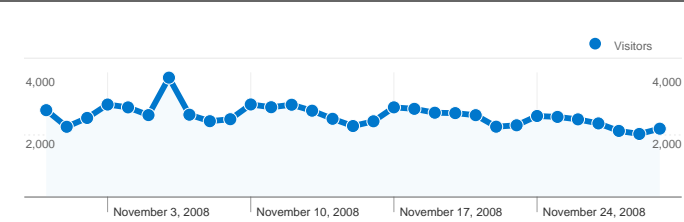

Site Usage

92,578 Visits

75.20% Bounce Rate

146,177 Pageviews

00:01:22 Avg. Time on Site

1.58 Pages/Visit

70.08% % New Visits

Visitors Overview

81,233 people visited this site in the "All Visits" segment

All Visits **92,578** Visits
 All Visits-292,578

All Visits **81,233** Absolute Unique Visitors
 All Visits-281,233

All Visits **146,177** Pageviews
 All Visits-2146,177

All traffic sources sent a total of 92,578 visits in the "All Visits" segment

All Visits 28.05% Direct Traffic
All Visits-28.05%

All Visits 20.21% Referring Sites
All Visits-20.21%

All Visits 51.73% Search Engines
All Visits-51.73%

Pages on this site were viewed a total of 146,177 times in the "All Visits" segment

All Visits **146,177** Pageviews
 All Visits-2**146,177**

All Visits **128,975** Unique Views
 All Visits-2**128,975**