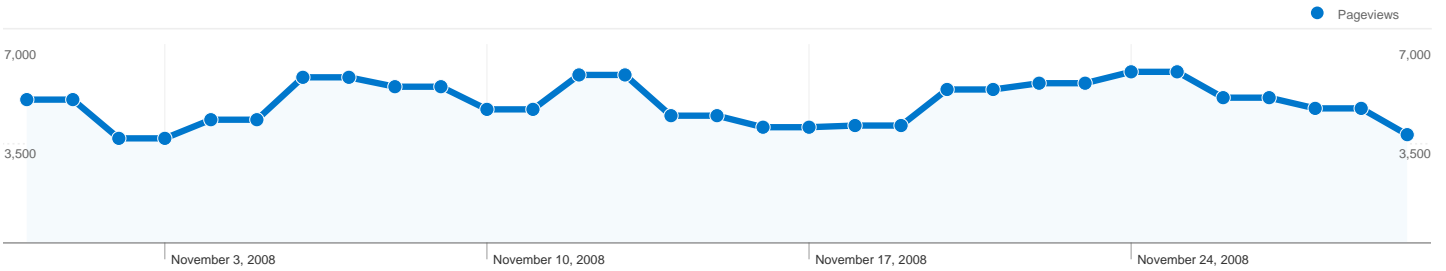

Pages on this site were viewed a total of 146,177 times in the "All Visits" segment

All Visits **146,177** Pageviews
All Visits-2**146,177**

All Visits **128,975** Unique Views
All Visits-2**128,975**

All Visits **75.20%** Bounce Rate
All Visits-2**75.20%**

Top Content

Pages	Pageviews	% Pageviews
/http://akihabarablues.com	30,109	20.60%
/http://akihabarablues.com?page=1	4,306	2.95%
/page/2/http://akihabarablues.com	3,907	2.67%
/2007/05/30/los-10-mejores-juegos-de-	3,150	2.15%
/2008/11/05/un-terrorista-islamico-fui-entrenado-para-fabricar-	1,844	1.26%