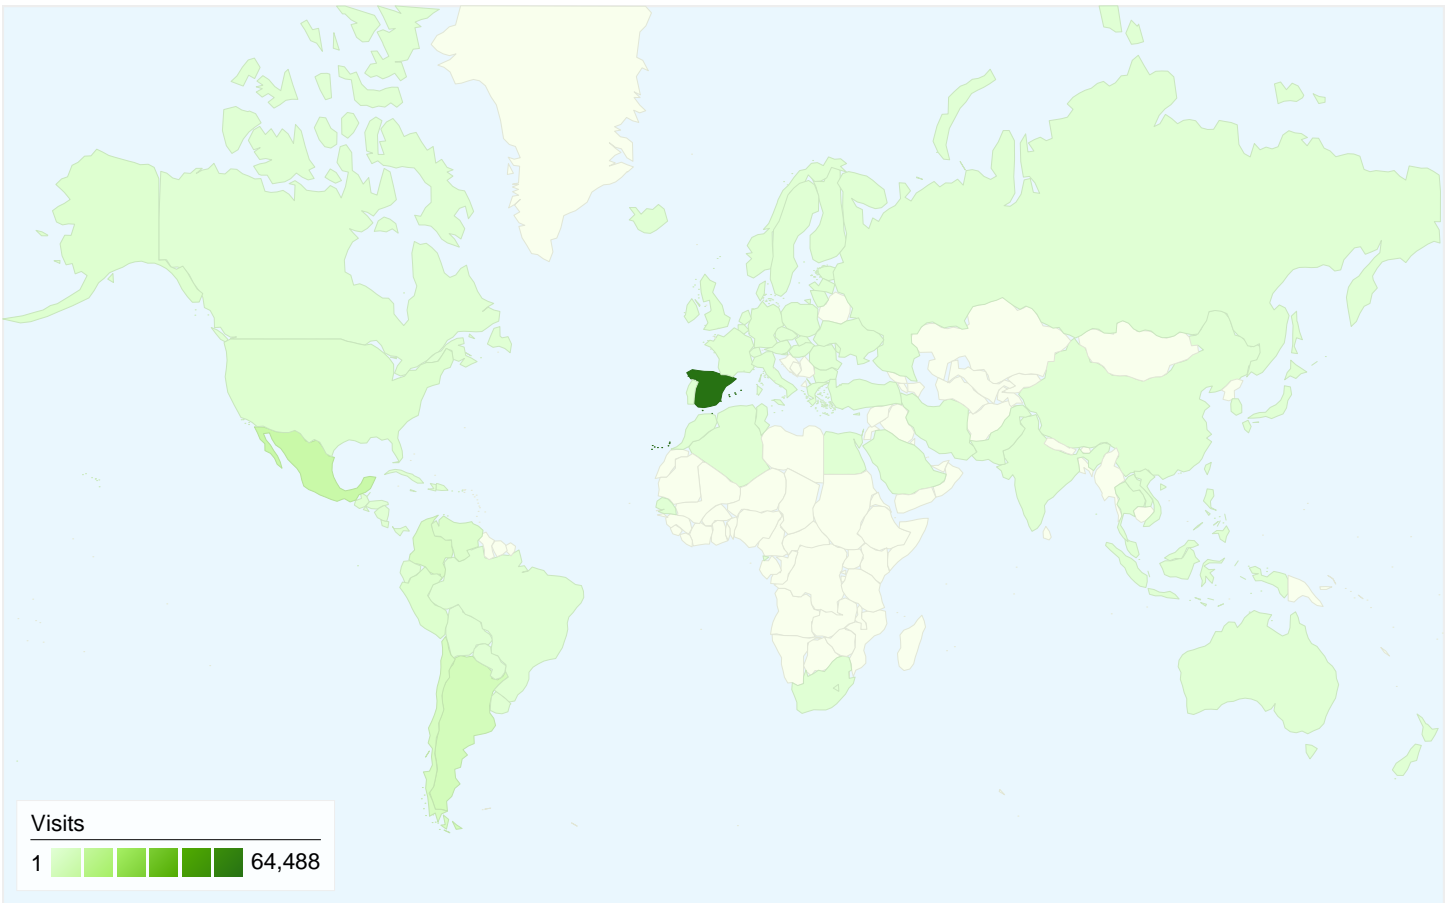

92,578 visits came from 93 countries/territories in the "All Visits" segment

Site Usage

Visits	Pages/Visit	Avg. Time on Site	% New Visits	Bounce Rate	
92,578 % of Site Total: 100.00%	1.58 Site Avg: 1.58 (0.00%)	00:01:22 Site Avg: 00:01:22 (0.00%)	70.38% Site Avg: 70.12% (0.38%)	75.20% Site Avg: 75.20% (0.00%)	
Country/Territory	Visits	Pages/Visit	Avg. Time on Site	% New Visits	Bounce Rate
Spain	64,488	1.64	00:01:31	62.93%	73.04%
Mexico	8,551	1.38	00:00:56	89.86%	82.13%
Argentina	4,816	1.44	00:00:56	90.07%	79.94%
Chile	3,441	1.43	00:01:10	84.31%	78.06%
Colombia	2,719	1.42	00:00:48	91.25%	79.99%
Venezuela	1,699	1.38	00:00:51	89.94%	83.17%
Peru	1,329	1.38	00:00:53	92.10%	80.29%
United States	922	1.67	00:01:31	74.62%	74.51%
United Kingdom	469	1.56	00:01:27	64.61%	72.92%
Dominican Republic	338	1.41	00:02:24	83.43%	79.88%