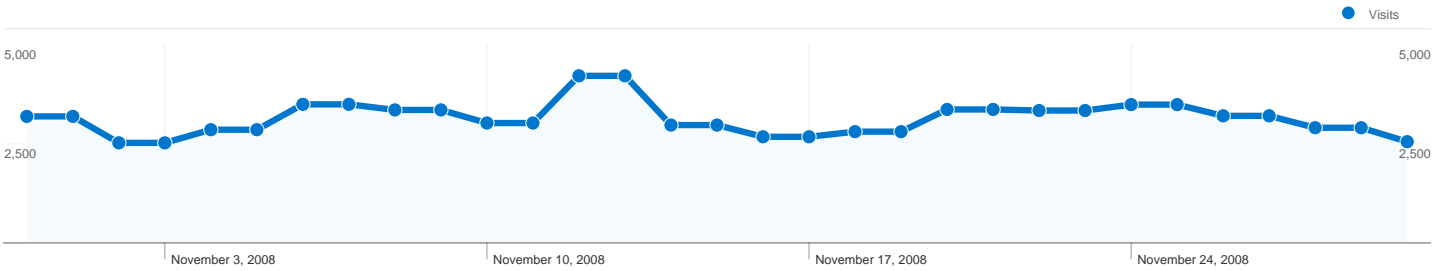

Site Usage

92,578 Visits

75.20% Bounce Rate

146,177 Pageviews

00:01:22 Avg. Time on Site

1.58 Pages/Visit

70.08% % New Visits

Visitors Overview

81,233 people visited this site in the "All Visits" segment

All Visits **92,578** Visits
 All Visits-292,578

All Visits **81,233** Absolute Unique Visitors
 All Visits-281,233

All Visits **146,177** Pageviews
 All Visits-2146,177

All Visits **1.58** Average Pageviews
 All Visits-21.58

All Visits **00:01:22** Time on Site
 All Visits-200:01:22

All Visits **75.20%** Bounce Rate
 All Visits-275.20%

All Visits **70.12%** New Visits
 All Visits-270.12%

All traffic sources sent a total of 92,578 visits in the "All Visits" segment

All Visits 28.05% Direct Traffic
All Visits-28.05%

All Visits 20.21% Referring Sites
All Visits-20.21%

All Visits 51.73% Search Engines
All Visits-51.73%