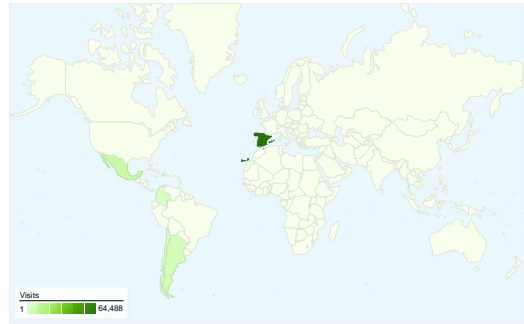

Site Usage

92,578 Visits

75.20% Bounce Rate

146,177 Pageviews

00:01:22 Avg. Time on Site

1.58 Pages/Visit

70.08% % New Visits

Visitors Overview

Visitors
67,544

Map Overlay world

Traffic Sources Overview

- **Search Engines**
47,894.00 (51.73%)
- **Direct Traffic**
25,964.00 (28.05%)
- **Referring Sites**
18,711.00 (20.21%)
- **Other**
9 (0.01%)

Content Overview

All traffic sources sent a total of 92,578 visits in the "All Visits" segment

All Visits 28.05% Direct Traffic
All Visits-28.05%

All Visits 20.21% Referring Sites
All Visits-20.21%

All Visits 51.73% Search Engines
All Visits-51.73%

Pages on this site were viewed a total of 146,177 times in the "All Visits" segment

All Visits **146,177** Pageviews
 All Visits-2**146,177**

All Visits **128,975** Unique Views
 All Visits-2**128,975**