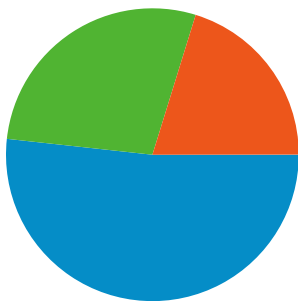

Traffic Sources Overview

- **Search Engines**
  47,894.00 (51.73%)
- **Direct Traffic**
  25,964.00 (28.05%)
- **Referring Sites**
  18,711.00 (20.21%)
- **Other**
  9 (0.01%)

Content Overview

Pages	Pageviews	% Pageviews
/http://akihabarablues.com	30,109	20.60%
/http://akihabarablues.com?pag	4,306	2.95%
/page/2/http://akihabarablues.c	3,907	2.67%
/2007/05/30/los-10-mejores-	3,150	2.15%
/2008/11/05/un-terrorista-	1,844	1.26%